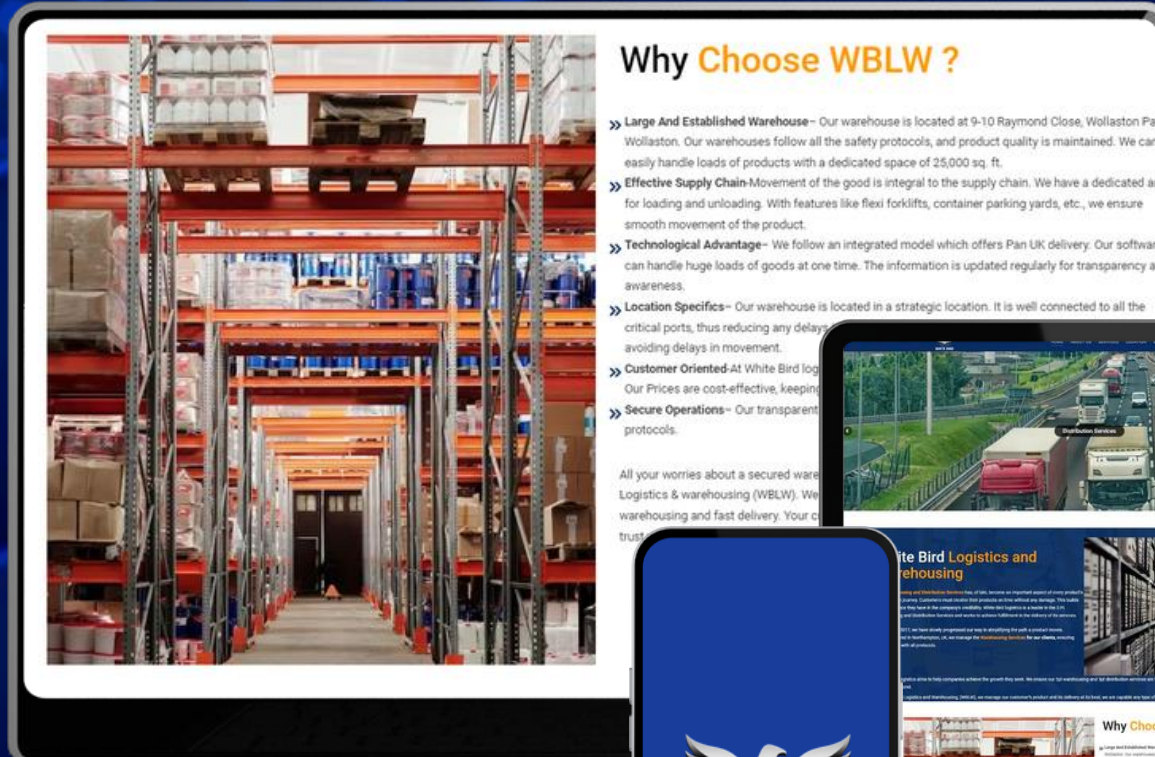

WHITE BIRD

Website Designing | SEO | Google Ads